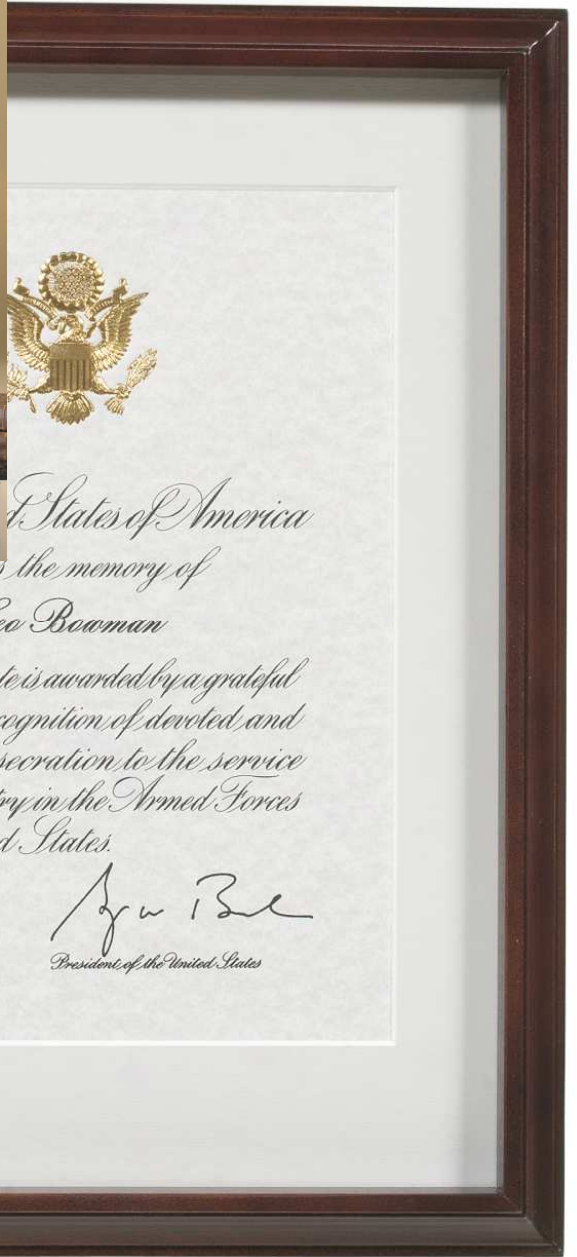

PRESIDENTIAL CERTIFICATE & CUSTOM MATTED FRAME

(Every Deceased, Honorably Discharged Veteran's Family is Eligible to receive)

Oak

Heirloom Walnut

Cherry

Cherry

Heirloom Walnut

Oak

**Package Includes:
Presidential Certificate
Custom Frame & Mat
*allow 4-7 weeks for delivery
of Presidential Certificate**